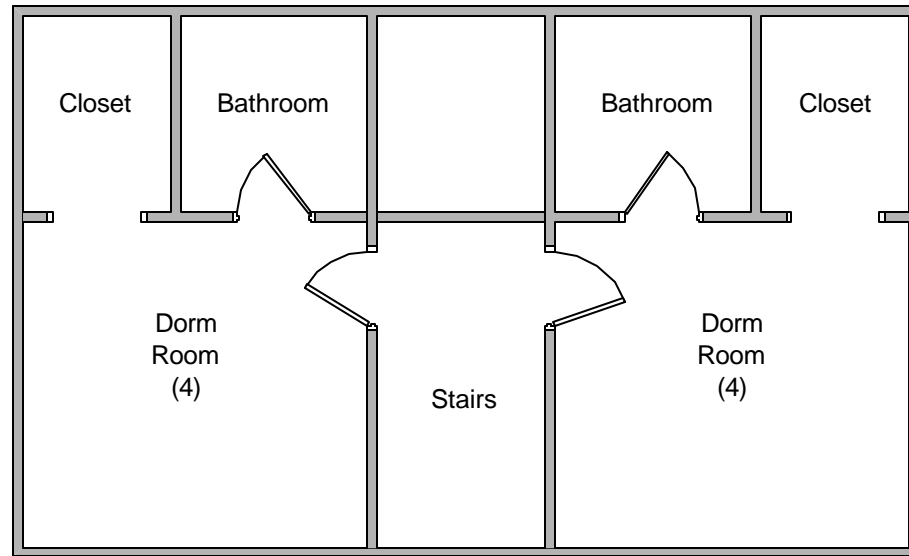

Building Name: Big Slide Lodge
Capacity: 14
Building Purpose: Dormitory Lodging

Second Floor

First Floor