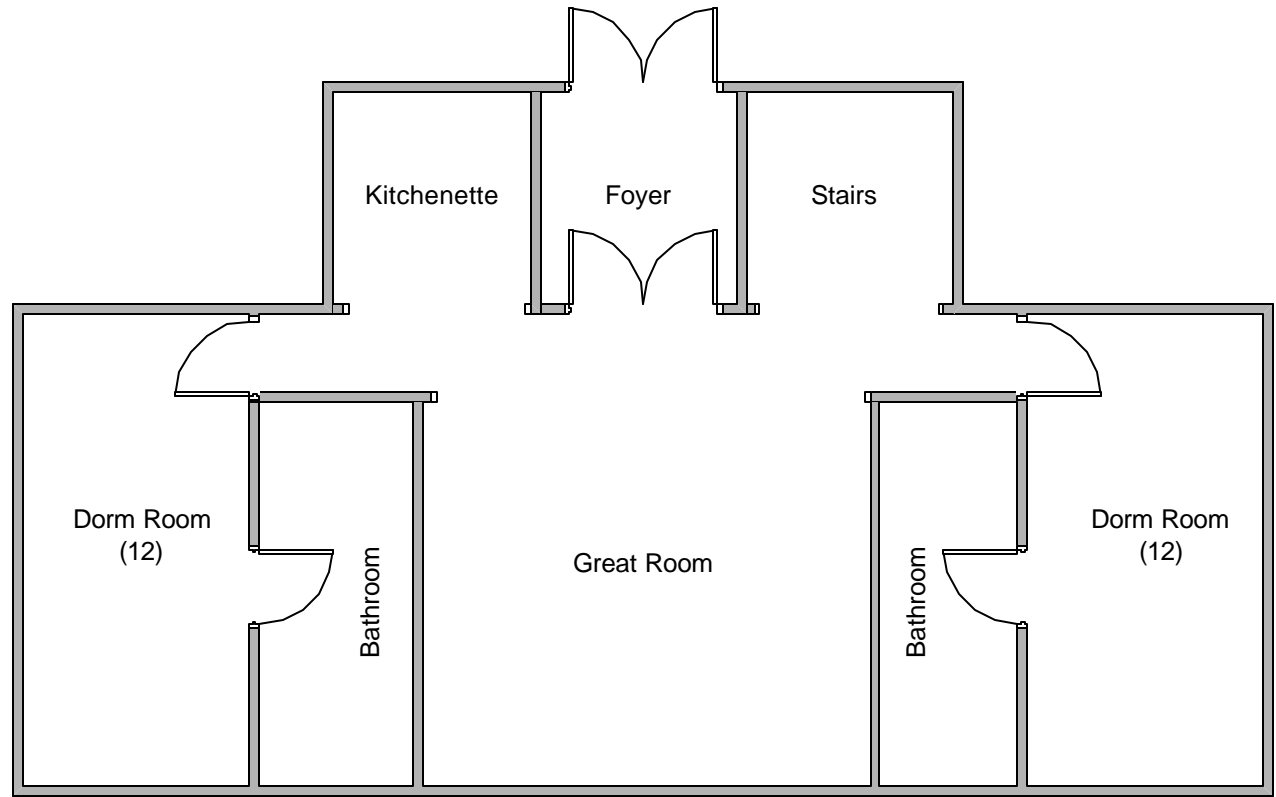

Building Name: Loon Lodge
Capacity: 48
Building Purpose: Dormitory Lodging

First Floor

Second Floor